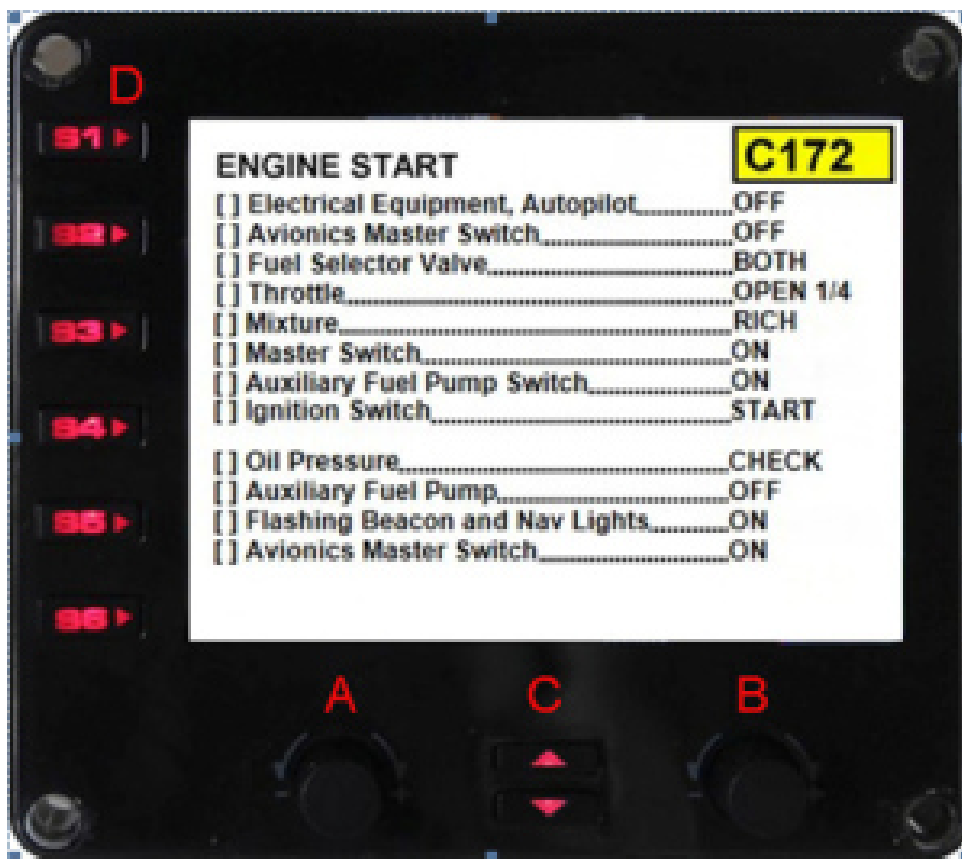

## FSX P3D TROPICALSIM Providenciales MBPV 2015 Cheat Engine

DOWNLOAD: <https://tinurli.com/29t7u9>

**Download**